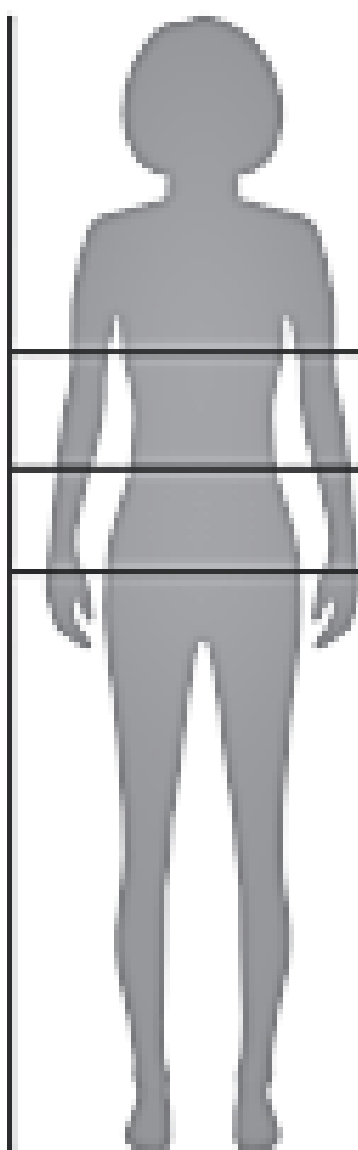

ALTEZZA / HEIGHT / HAUTEUR

TORACE / CHEST / POITRINE

VITA / WAIST / TAILLE

FIANCHI / HIPS / FLANCS

TAGLIE DONNA / SIZES WOMAN / TAILLES FEMME

	EUROPEAN	ITALIAN	TORACE CHEST POITRINE		VITA WAIST TAILLE		FIANCHI HIPS FLANCS		ALTEZZA HEIGHT HAUTEUR	
			cm	inches	cm	inches	cm	inches	cm	inches
KID	3YXS	24-26							98-108	39-42.5
	2YXS	26-28							110-120	42.5-47.2
JUNIOR	YXS	30-32	64-72	25-28	54-60	21-26-34	66-74	26-29	132-132	48-51
	XXS	34-36	72-80	28-31	60-66	24-26	74-82	29-32	134-144	52.8-56.7
	XS	38-40	80-88	31-35	66-72	26-28	82-92	32-36	146-156	57.5-61.4
ADULT	S	42-44	84-88	33-35	68-72	27-28	92-96	36-38	164-168	64.6-66.1
	M	46-48	88-92	35-36	72-76	28-30	96-100	38-39.4	169-173	66.5-68.1
	L	50-52	92-96	36-38	76-80	30-31	100-104	39.4-40.9	174-178	68.5-70.1
	XL	54	96-100	38-39.4	80-84	31-33	104-108	40.9-42.5	179-183	70.5-72
	XXL	56	100-104	39.4-40.9	84-88	33-35	108-112	42.5-44.1	184-188	72.4-74
	3XL	58	104-108	40.9-42.5	88-92	35-36	112-116	44.1-45.7	189-193	74.4-76
	4XL	60	108-112	42.5-44.2	92-96	36-38	116-120	45.7-47.2	194-198	76.4-78